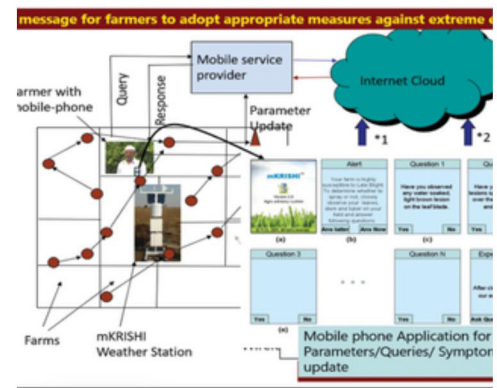

Artificial Intelligence Solutions

- Designs and integrates tailored AI systems into agrometeorological environments.

Crop Weather Calendar of Paddy Aman Rice

Crop Weather Calendar

- Creates weekly calendars for agricultural operations.
- Assists farmers and forecasters in effective planning.