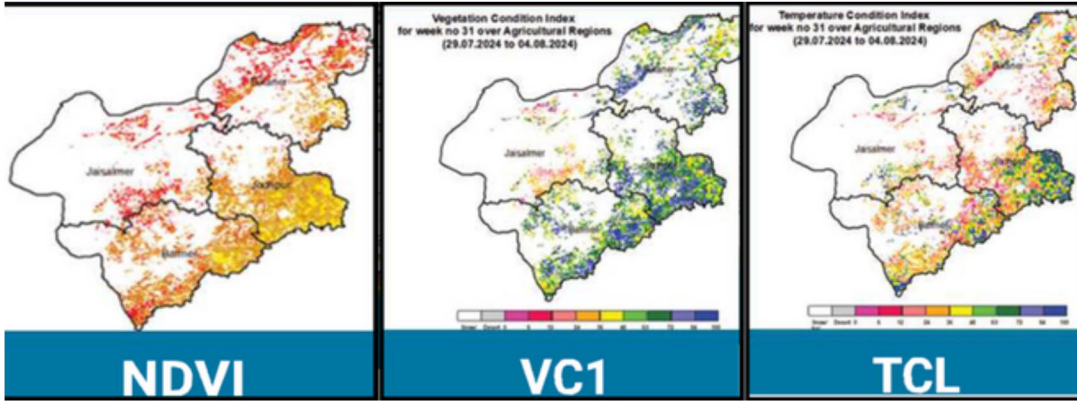

Satellite Based Products

- Develops satellite-based vegetation indices (NDVI, VCI, TCI).
- Monitors drought and vegetation stress.